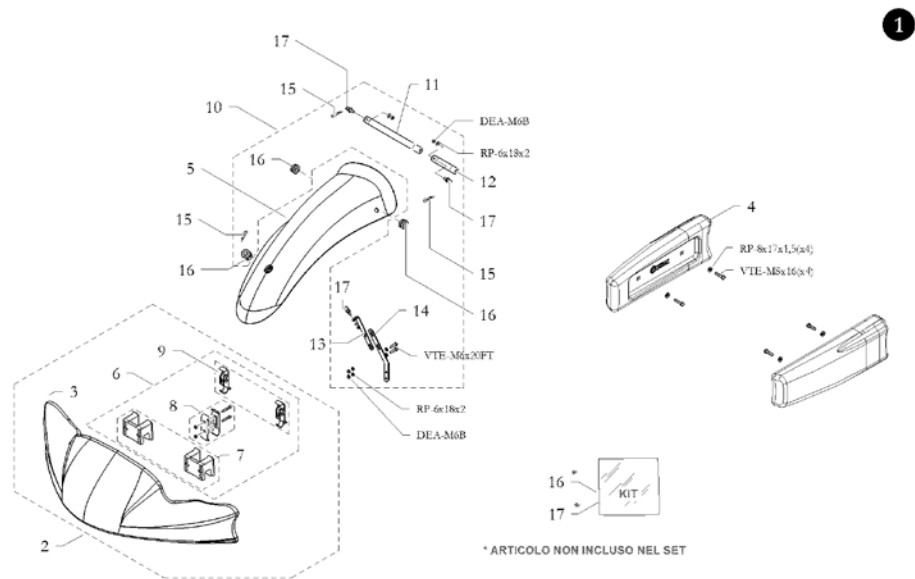

BULLETIN N. 1 OF 06/12/2021

SUBJECT: NEW EASYKART 2022:

- EASYKART 60 – EASYKART 60 ACADEMY NEWS
- EASYKART 100/125 NEWS

1. EASYKART 60 – EASYKART 60 ACADEMY - NEWS

• New frame L28C-Y

The frame L28C-Y has been modified by moving the supports of the side pods to allow the assembly of the FREELINE MINI EVO pods.

Pos.	Cod. Articolo	Descrizione	Note
1	10.14661.00-RO	TELAIO MODELLO L28-CY	
2	20.1365.10	PIANALE L28	
3	10.14584.00-CR	PARAURTI ANT. D 510x260 KG MINI	
4	10.14510.00-CR	SUPP. CARENATURA LAT. SX MINI EVO	
4	10.14483.00-CR	SUPP. CARENATURA LAT. DX MINI EVO	
5	10.9259.00	ASSIEME PIASTRA MOTORE	
6	10.9181.00	PIASTRA MOTORE INCLINATA	
7	20.9206.06-ZN	CAVALLOTTO ACCIAIO	
8	20.1488.06	DADO PIASTRA MOTORE	
9	20.3201.18-NE	POMOLO FERMO PIASTRA MOTORE	
10	20.0636.18-NE	RONDELLA IN GOMMA	
11	20.3615.10-LU	ROSETTA SVASATA M6	
12	20.4011.18-NE	FASCETTA Ø20	
13	20.4885.20-NE	GOMMINO AMMORT.SUPPORTO CARENATURE	
14	20.15244.04	ADESIVO PIANALE UNIVERSALE	

• New front and side pods

The new Easykart 60 and 60 Academy will be equipped with the KG MK20 front pod and front panel, and FREELINE MINI EVO side pods. The supports of the side pods and the brackets for fixing the new front panel are also changed.