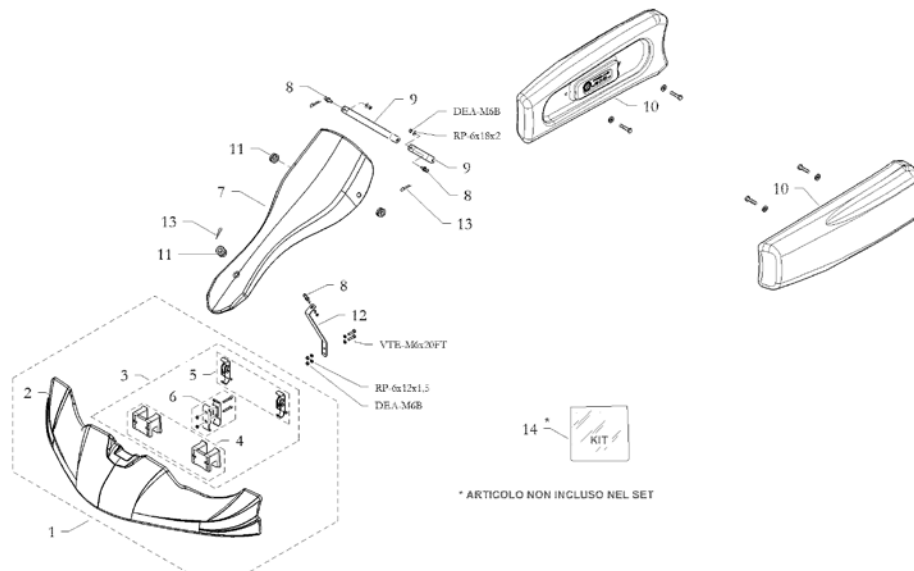

2. EASYKART 100/125 NEWS

The new Easykart 100 and 125 will be equipped with the KG 507 front pod.

Pos.	Cod. Articolo	Descrizione	Note
1	10.15865.00-BA	ASS. CARENATURA ANT. 507 SGANCIABILE	
2	40.15785.00-BA	CARENATURA ANTERIORE 507	
3	10.12697.00	KIT ATTACCO CARENATURA ANT. SGANC. CIK/20.	
4	10.12088.00-NE	PLACCHE FISS. CAREN. ANT. SGANC. KG CIK/20	
5	40.11718.00	KIT ATTACCO A SCATTO KG CIK/02	
6	40.11717.00-NE	SUPPORTO PARAURTI NERO KG	
7	40.13328.00-BA	MUSETTO KG 506	
8	20.3598.06	FISSAGGIO MUSETTO SFERICO	
9	20.7334.06	STAFFA SUPPORTO MUSETTO 20X3X175	
10	20.10601.18-BA	CARENATURA LATERALE FL12/17 EVO	
11	20.2996.18	GOMMINO PASSACAVO	
12	20.8947.06	STAFFA SUPPORTO 190 L	
13	40.6423.00	COPPIGLIA ELASTICA SAGOMATA 2x54	
14	10.15811.04	ADESIVO CAREN. ANT. 507 BIRELART 2022	
14	10.15182.04	ADES. LAT.EVO/MUS.506/SERB. EST. BIRELART 2021	

It should be noted that the previous versions of front pod provided for in the technical regulations of the 2021 Trophy can be used for the 2022 season and following. It is not mandatory to update the karts with the 2022 technical innovations.

The new technical and sporting regulations for the year 2022 will be published shortly.

For more information and to purchase new parts, please contact the authorized Easykart dealers directly, find the complete list at the following link:

<https://www.easykart.it/single-page.asp?id=1>

BIREL ART S.R.L.